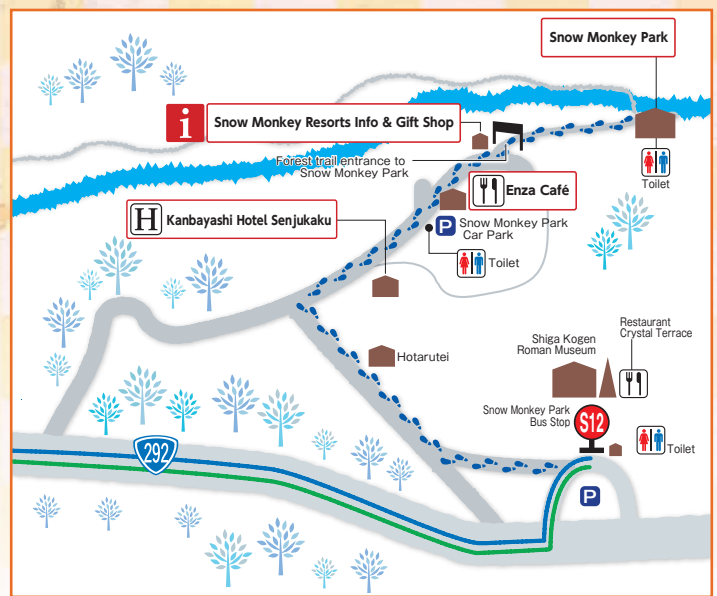

### NAGANO Stn. MAP

### 2. LOCAL BUS TIMETABLE

YUDANAKA Stn. ▶ SNOW MONKEY PARK			
7:40	7:48	11:52	12:02
8:30	8:38	12:30	12:38
9:12	9:22	13:32	13:42
9:50	9:58	14:10	14:18
10:42	10:52	15:20	15:28
11:20	11:28		

### 4. YUKIMONOGATARI

TOKYO Stn. ▶ SNOW MONKEY PARK	
23:59	8:43

\*There is a bus stop at TOKYO Stn. (Yaesu South Side)

### 4. MAP TO SNOW MONKEY PARK