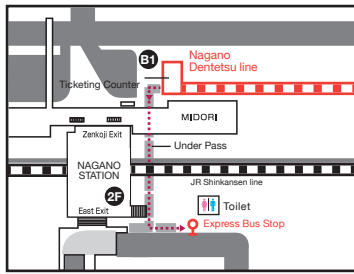

### 2. LOCAL BUS TIMETABLE

YUDANAKA STN ▶ SNOW MONKEY PARK		YUDANAKA STN ▶ SNOW MONKEY PARK	
8:10	8:18	13:13	13:21
9:33	9:41	14:00	14:08
9:45	9:53	15:20	15:28
10:43	10:51		
10:45	10:53		
11:53	12:01		
12:30	12:38		

### 3. EXPRESS BUS

NAGANO STN ▶ SNOW MONKEY PARK	
9:00	9:42
10:15	10:57
11:05	11:47
13:10	13:52
14:20	15:02

Operates from April 7 to May 6, July 23 to August 31 and November 21 to December 4.

### NAGANO STATION MAP