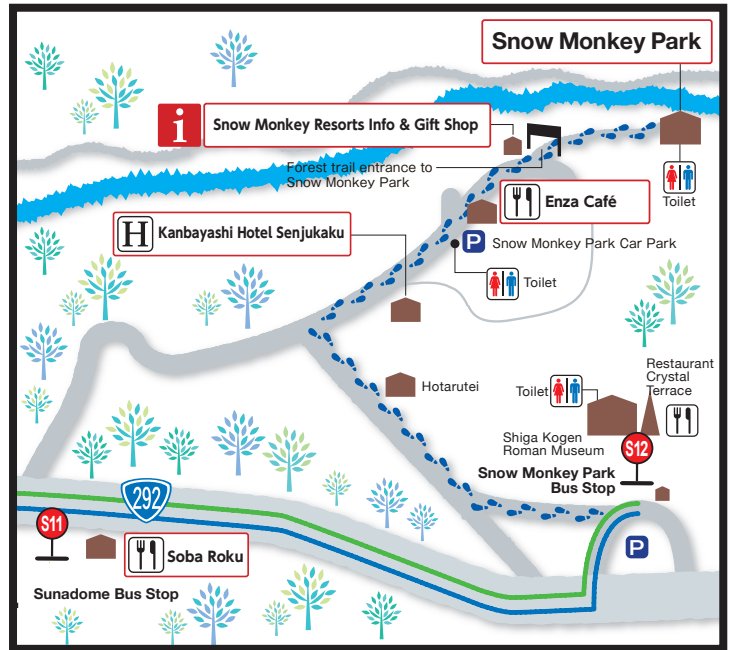

## TO SNOW MONKEY PARK

### 3. EXPRESS BUS

NAGANO STN ▶ SNOW MONKEY PARK	
9:00	9:42
10:15	10:57
11:05	11:47
13:10	13:52
14:20	15:02

Operates from April 7 to May 6, July 23 to August 31 and November 21 to December 4.

### NAGANO STATION MAP

### 4. MAP TO SNOW MONKEY PARK