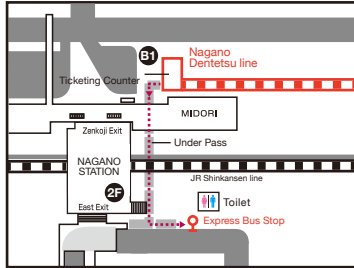

YUDANAKA STN ▶ KANBAYASHI ONSEN SNOW MONKEY PARK	
12:25	12:35 (B)
13:13	13:28 (A)
13:05	13:15 (B)
13:55	14:10 (B)

(A) Kanbayashi Onsen bus stop (B) Snow Monkey Park bus stop

### 3. EXPRESS BUS

NAGANO STN ▶ SNOW MONKEY PARK	
8:15	9:02 (B)
9:00	9:47 (B)
10:30	11:17 (B)
11:15	12:02 (B)
13:15	14:02 (B)
	14:05 (B)

Operates on Saturday only from December, 29 to March, 23.

### NAGANO STATION MAP