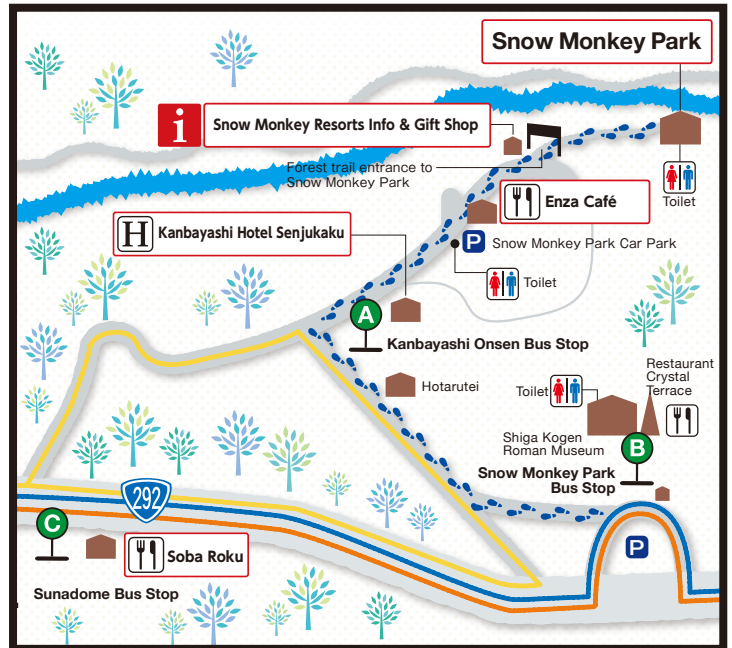

### 3. EXPRESS BUS

NAGANO STN ▶ SNOW MONKEY PARK	
8:15	9:02 (B)
9:00	9:47 (B)
10:30	11:17 (B)
11:15	12:02 (B)
13:15	14:02 (B)
	14:05 (B)

Operates on Saturday only from December, 29 to March, 23.

### NAGANO STATION MAP

### 4. MAP TO SNOW MONKEY PARK

(A) Kanbayashi Onsen bus stop

(B) Snow Monkey Park bus stop

(C) Sunadome bus stop